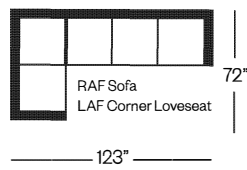

Sectionals

(Additional seats increase width by approximately 25")

Please note that all measurements are approximate.