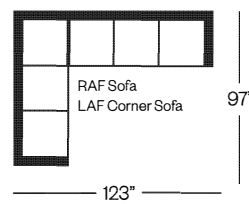

Barrymore

350 Oakdale Road Toronto ON M3N 1W5

T 416.742.7350

barrymorefurniture.com