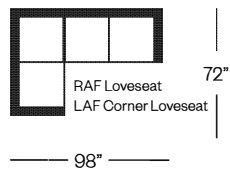

# 2712 Cluny Collection

**Sofa**  
width 86" height 36"  
depth 41"

**Condo Sofa**  
width 73" height 36"  
depth 41"

**Chair**  
width 35" height 36"  
depth 41"

**Ottoman-RM**  
width 26" height 17"  
depth 20"

**Ottoman-TT**  
width 26" height 14"  
depth 20"

## Sectionals

(Additional seats increase width by approximately 25")

Please note that all measurements are approximate.