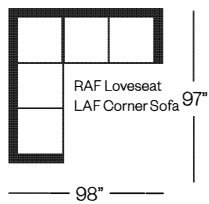

Sectionals

(Additional seats increase width by approximately 25")

Please note that all measurements are approximate.