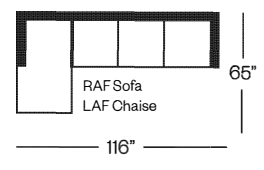

Sectionals

(Additional seats increase width by approximately 25")

Please note that all measurements are approximate.